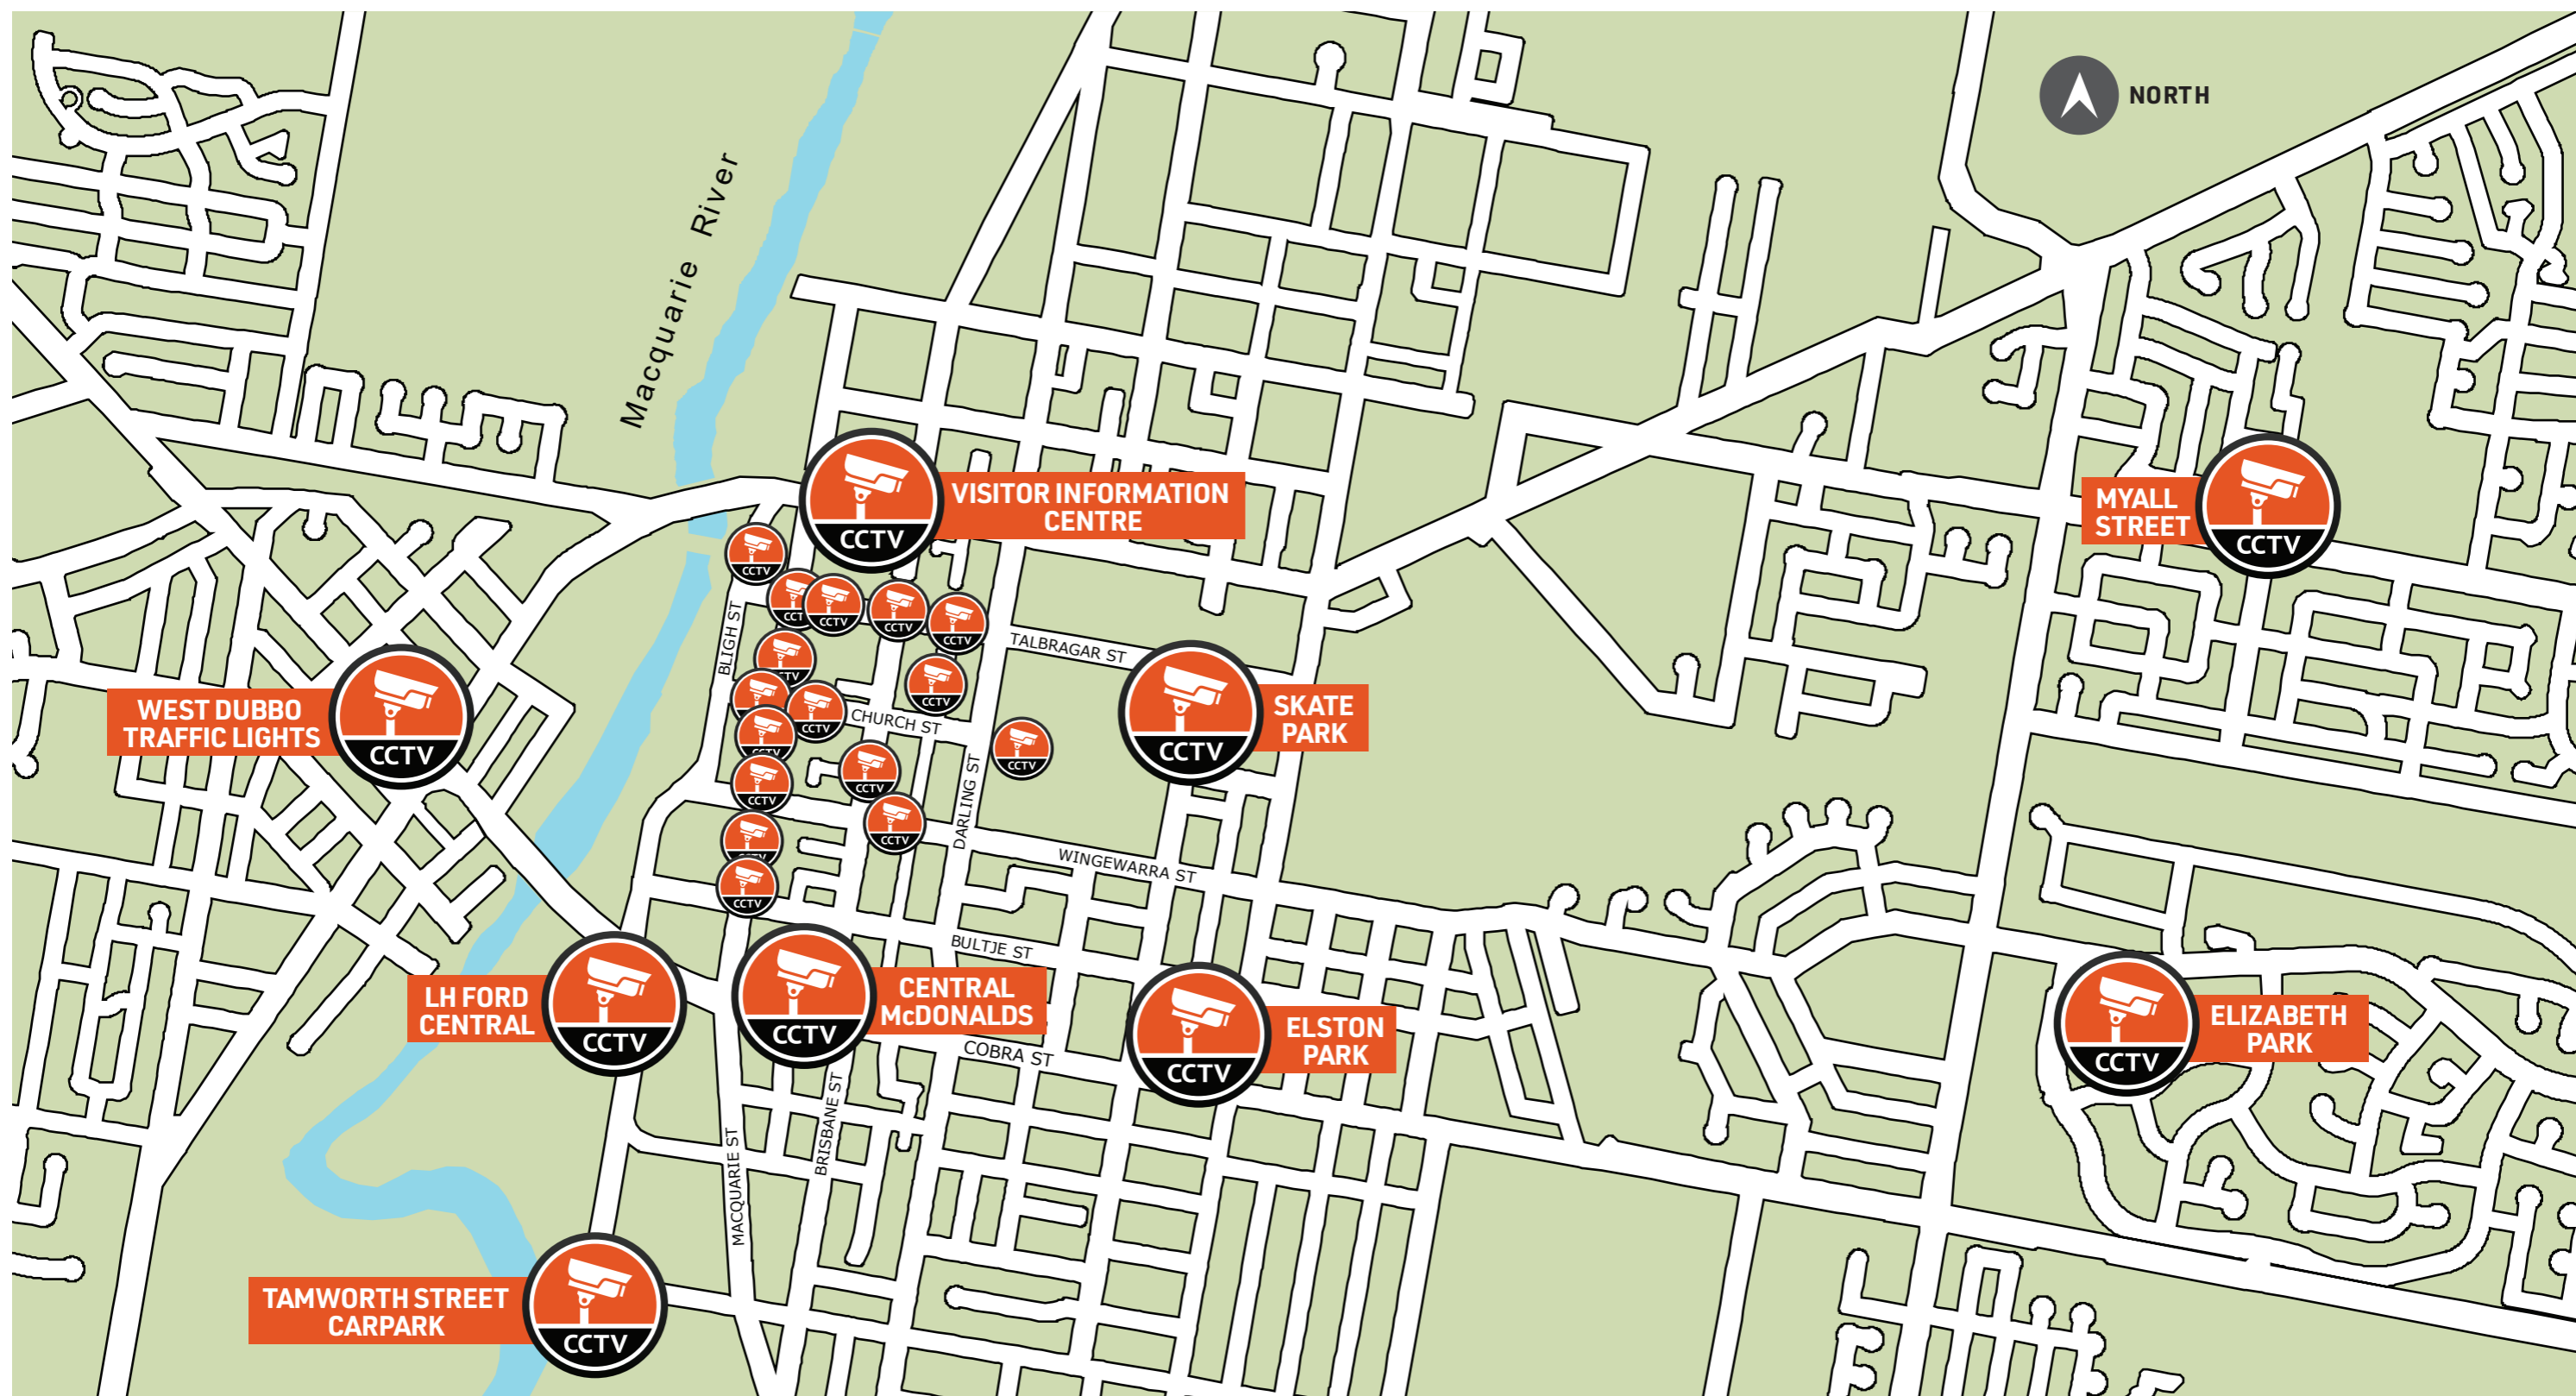

DUBBO SAFETY CAMERA SYSTEM

(02) 6801 4000

PO Box 81, Dubbo NSW 2830

dubbo.nsw.gov.au

Cnr Church and Darling Street, Dubbo
Cnr Nanima Crescent and Warne Street, Wellington