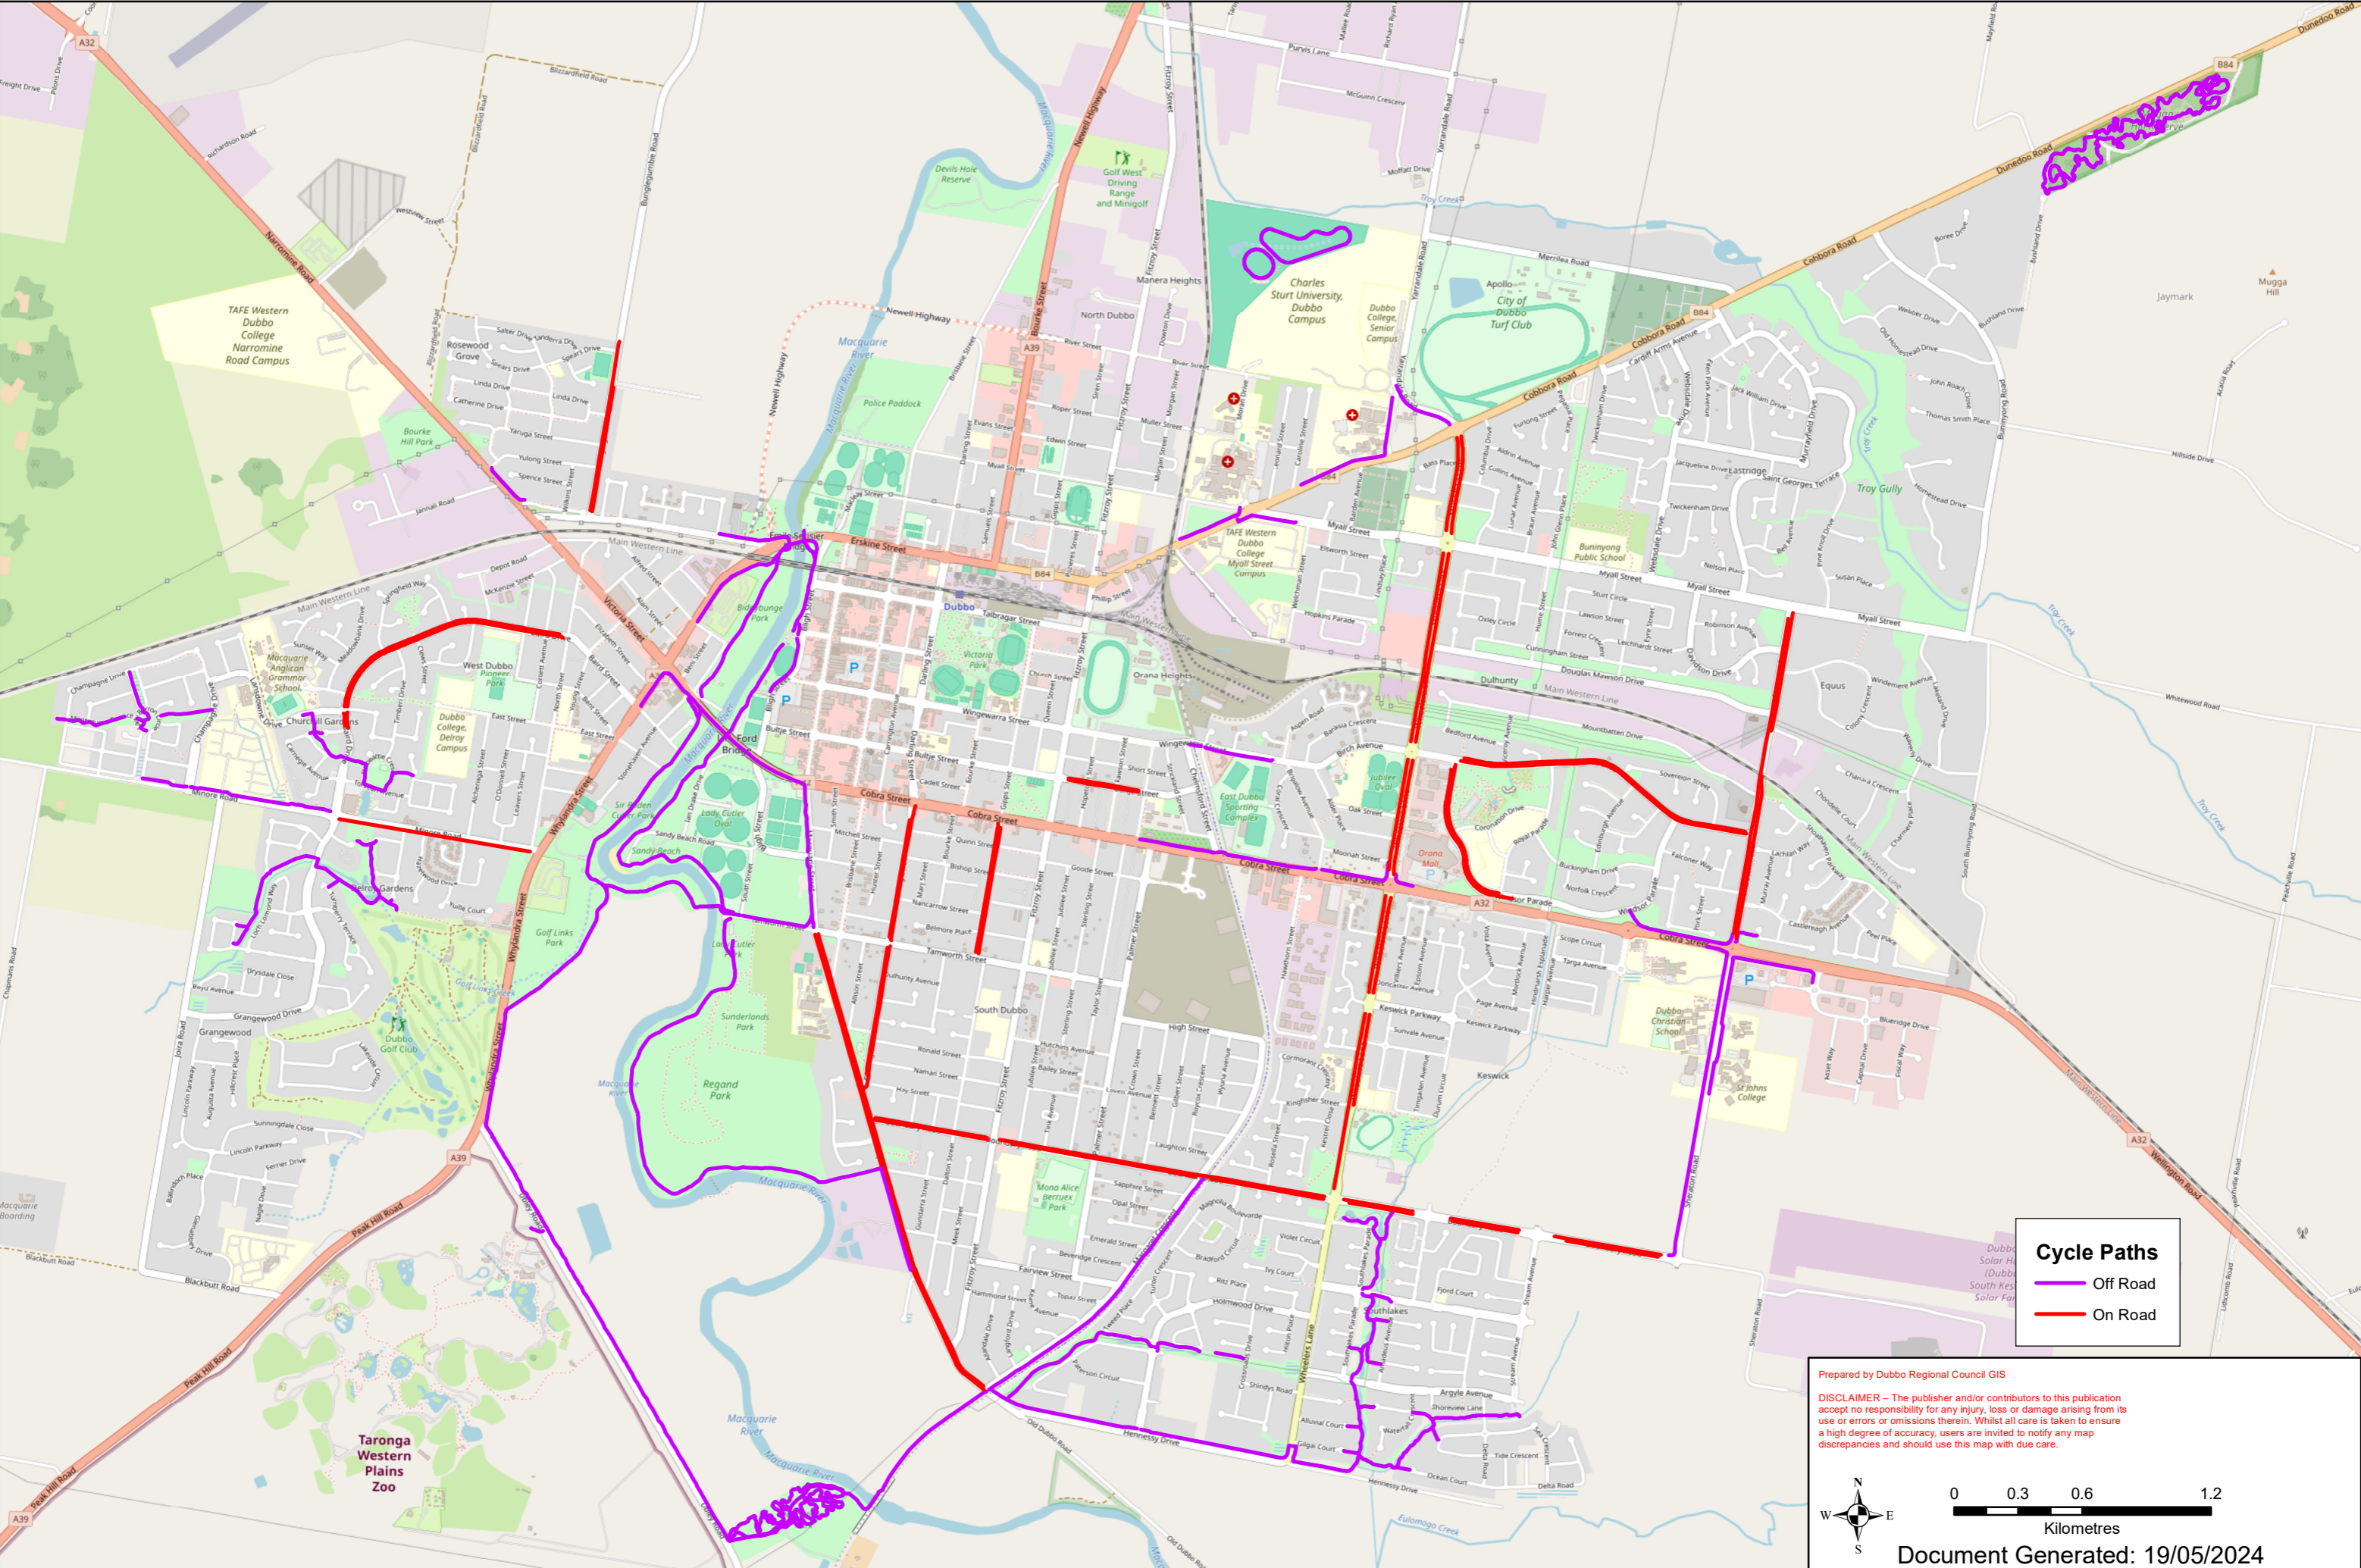

CYCLE PATHS OF DUBBO

Cycle Paths

- Off Road
- On Road

Prepared by Dubbo Regional Council GIS

DISCLAIMER – The publisher and/or contributors to this publication accept no responsibility for any injury, loss or damage arising from its use or errors or omissions therein. Whilst all care is taken to ensure a high degree of accuracy, users are invited to notify any map discrepancies and should use this map with due care.

0 0.3 0.6 1.2

Kilometres

Document Generated: 19/05/2024

© OpenStreetMap (and) contributors, CC-BY-SA