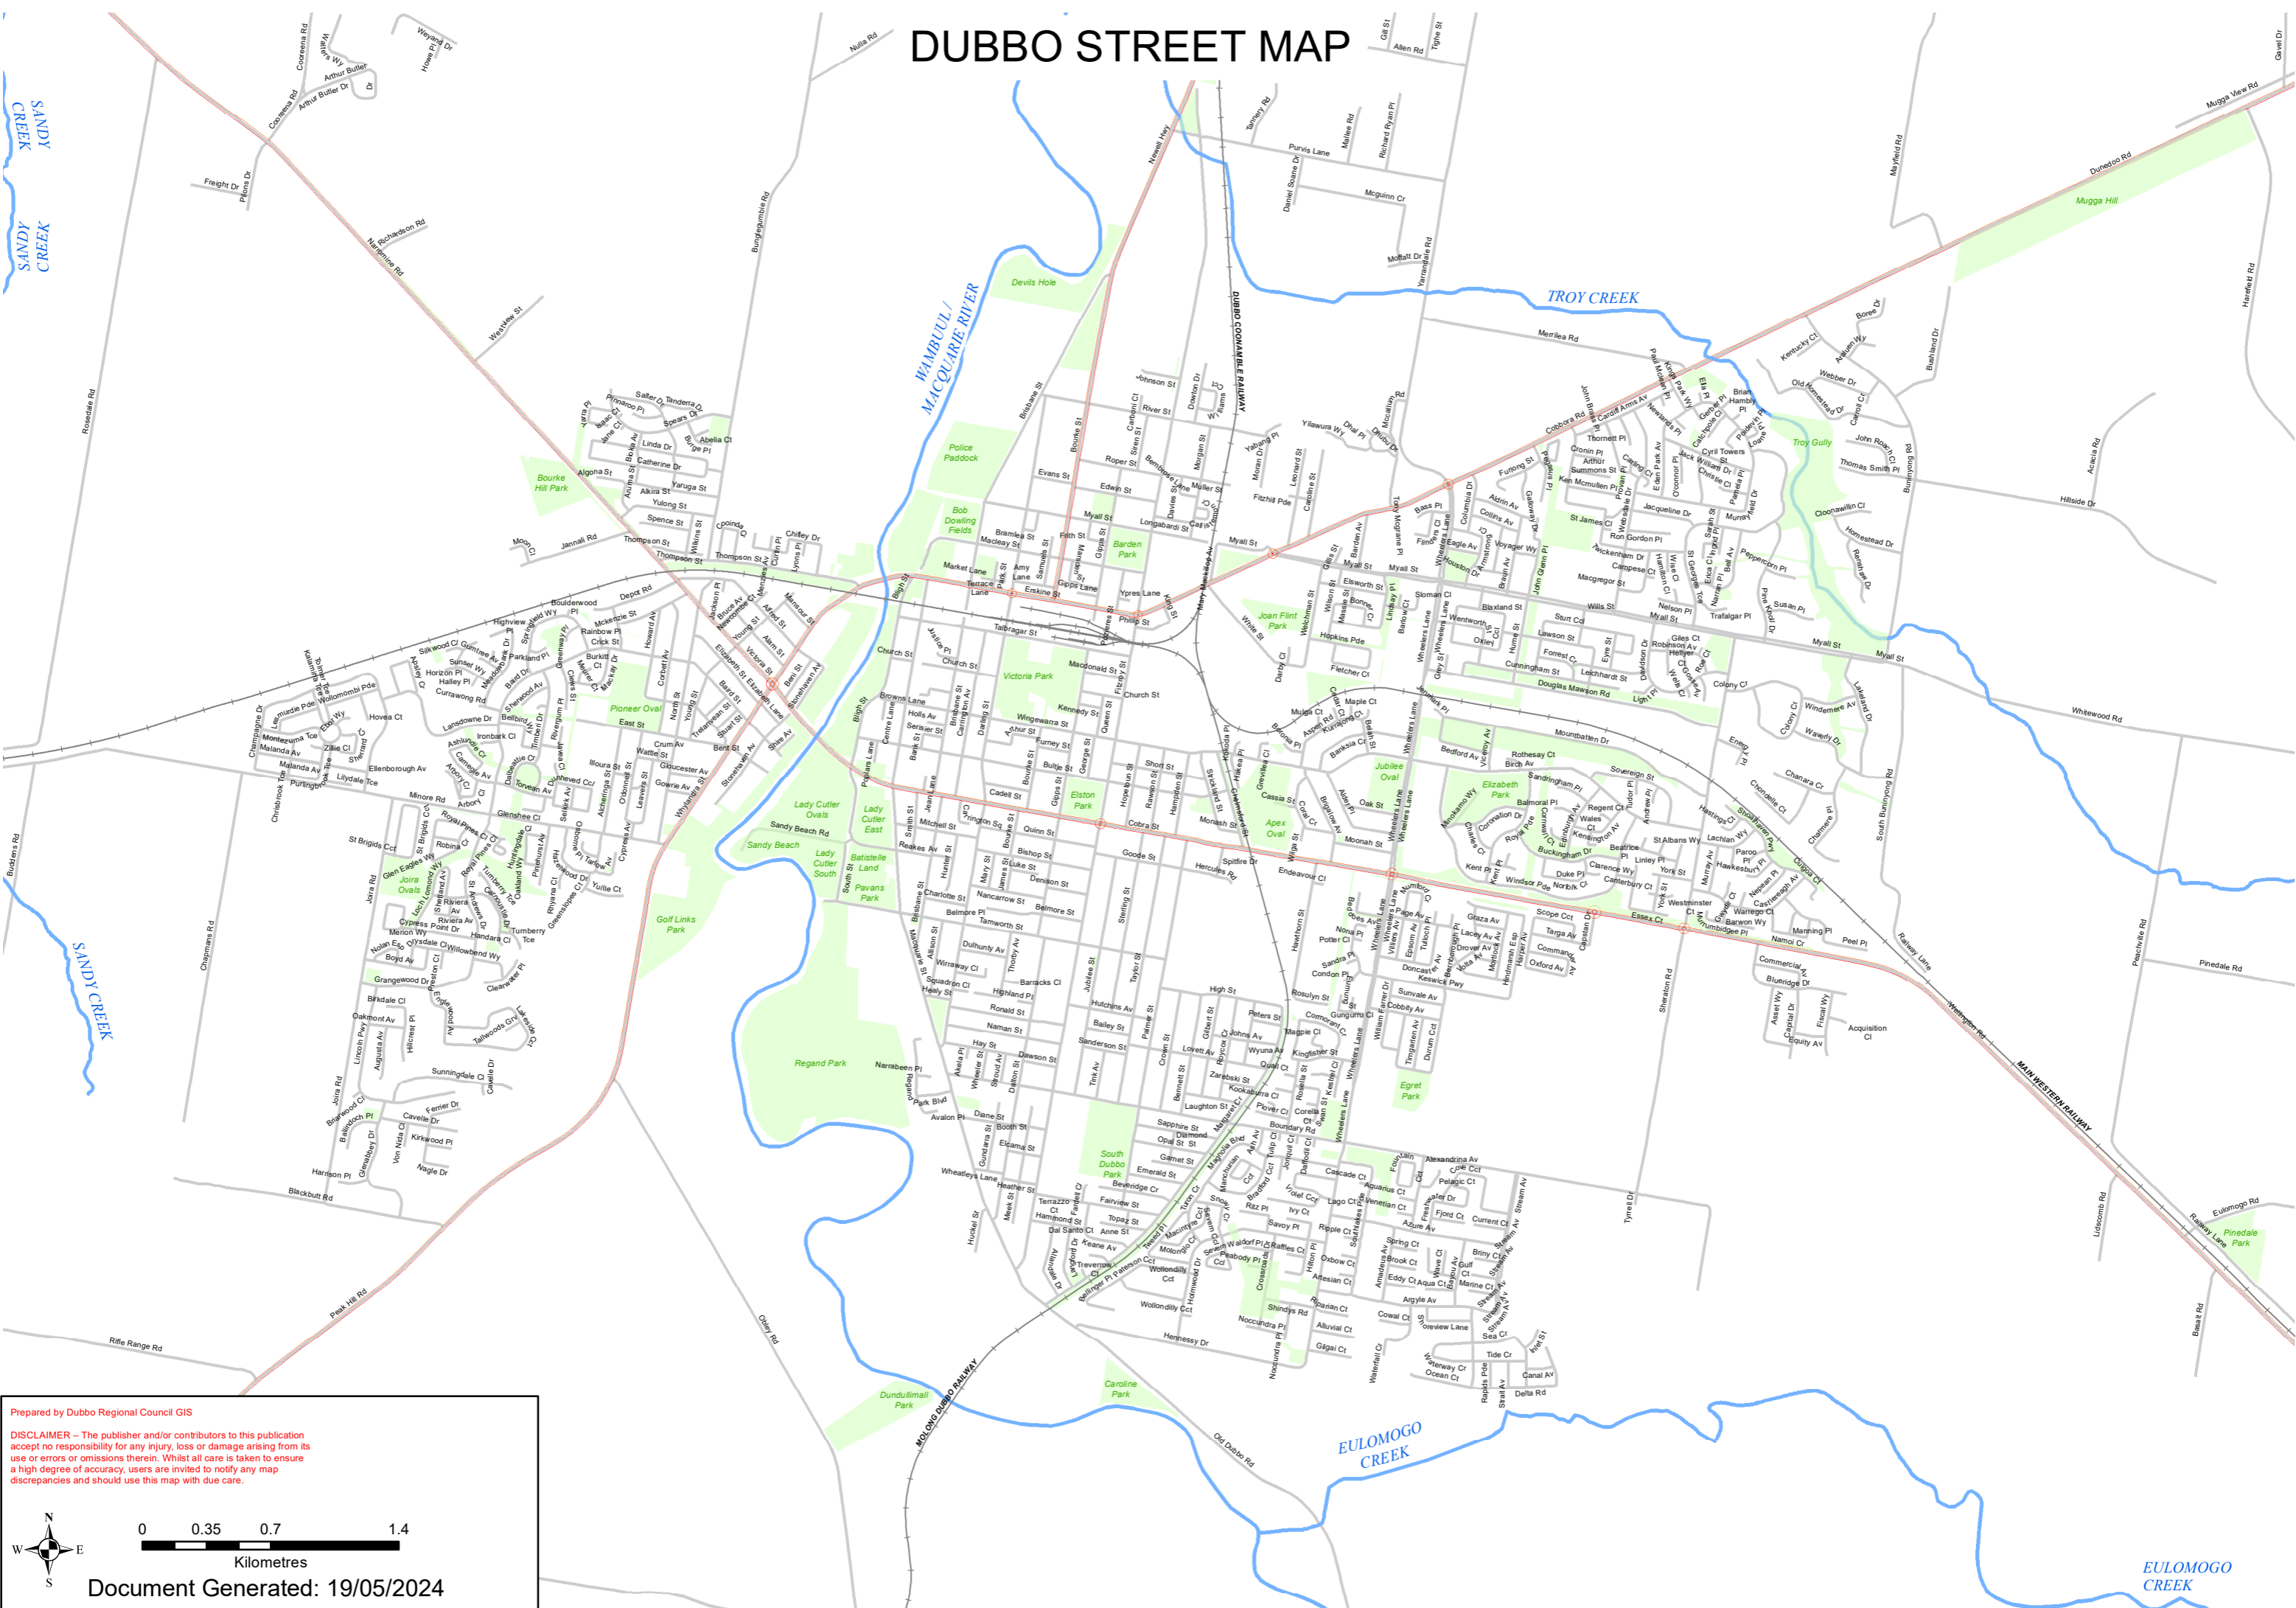

DUBBO STREET MAP

Prepared by Dubbo Regional Council GIS

DISCLAIMER – The publisher and/or contributors to this publication accept no responsibility for any injury, loss or damage arising from its use or errors or omissions therein. Whilst all care is taken to ensure a high degree of accuracy, users are invited to notify any map discrepancies and should use this map with due care.

Document Generated: 19/05/2024

EULOMOGO CREEK