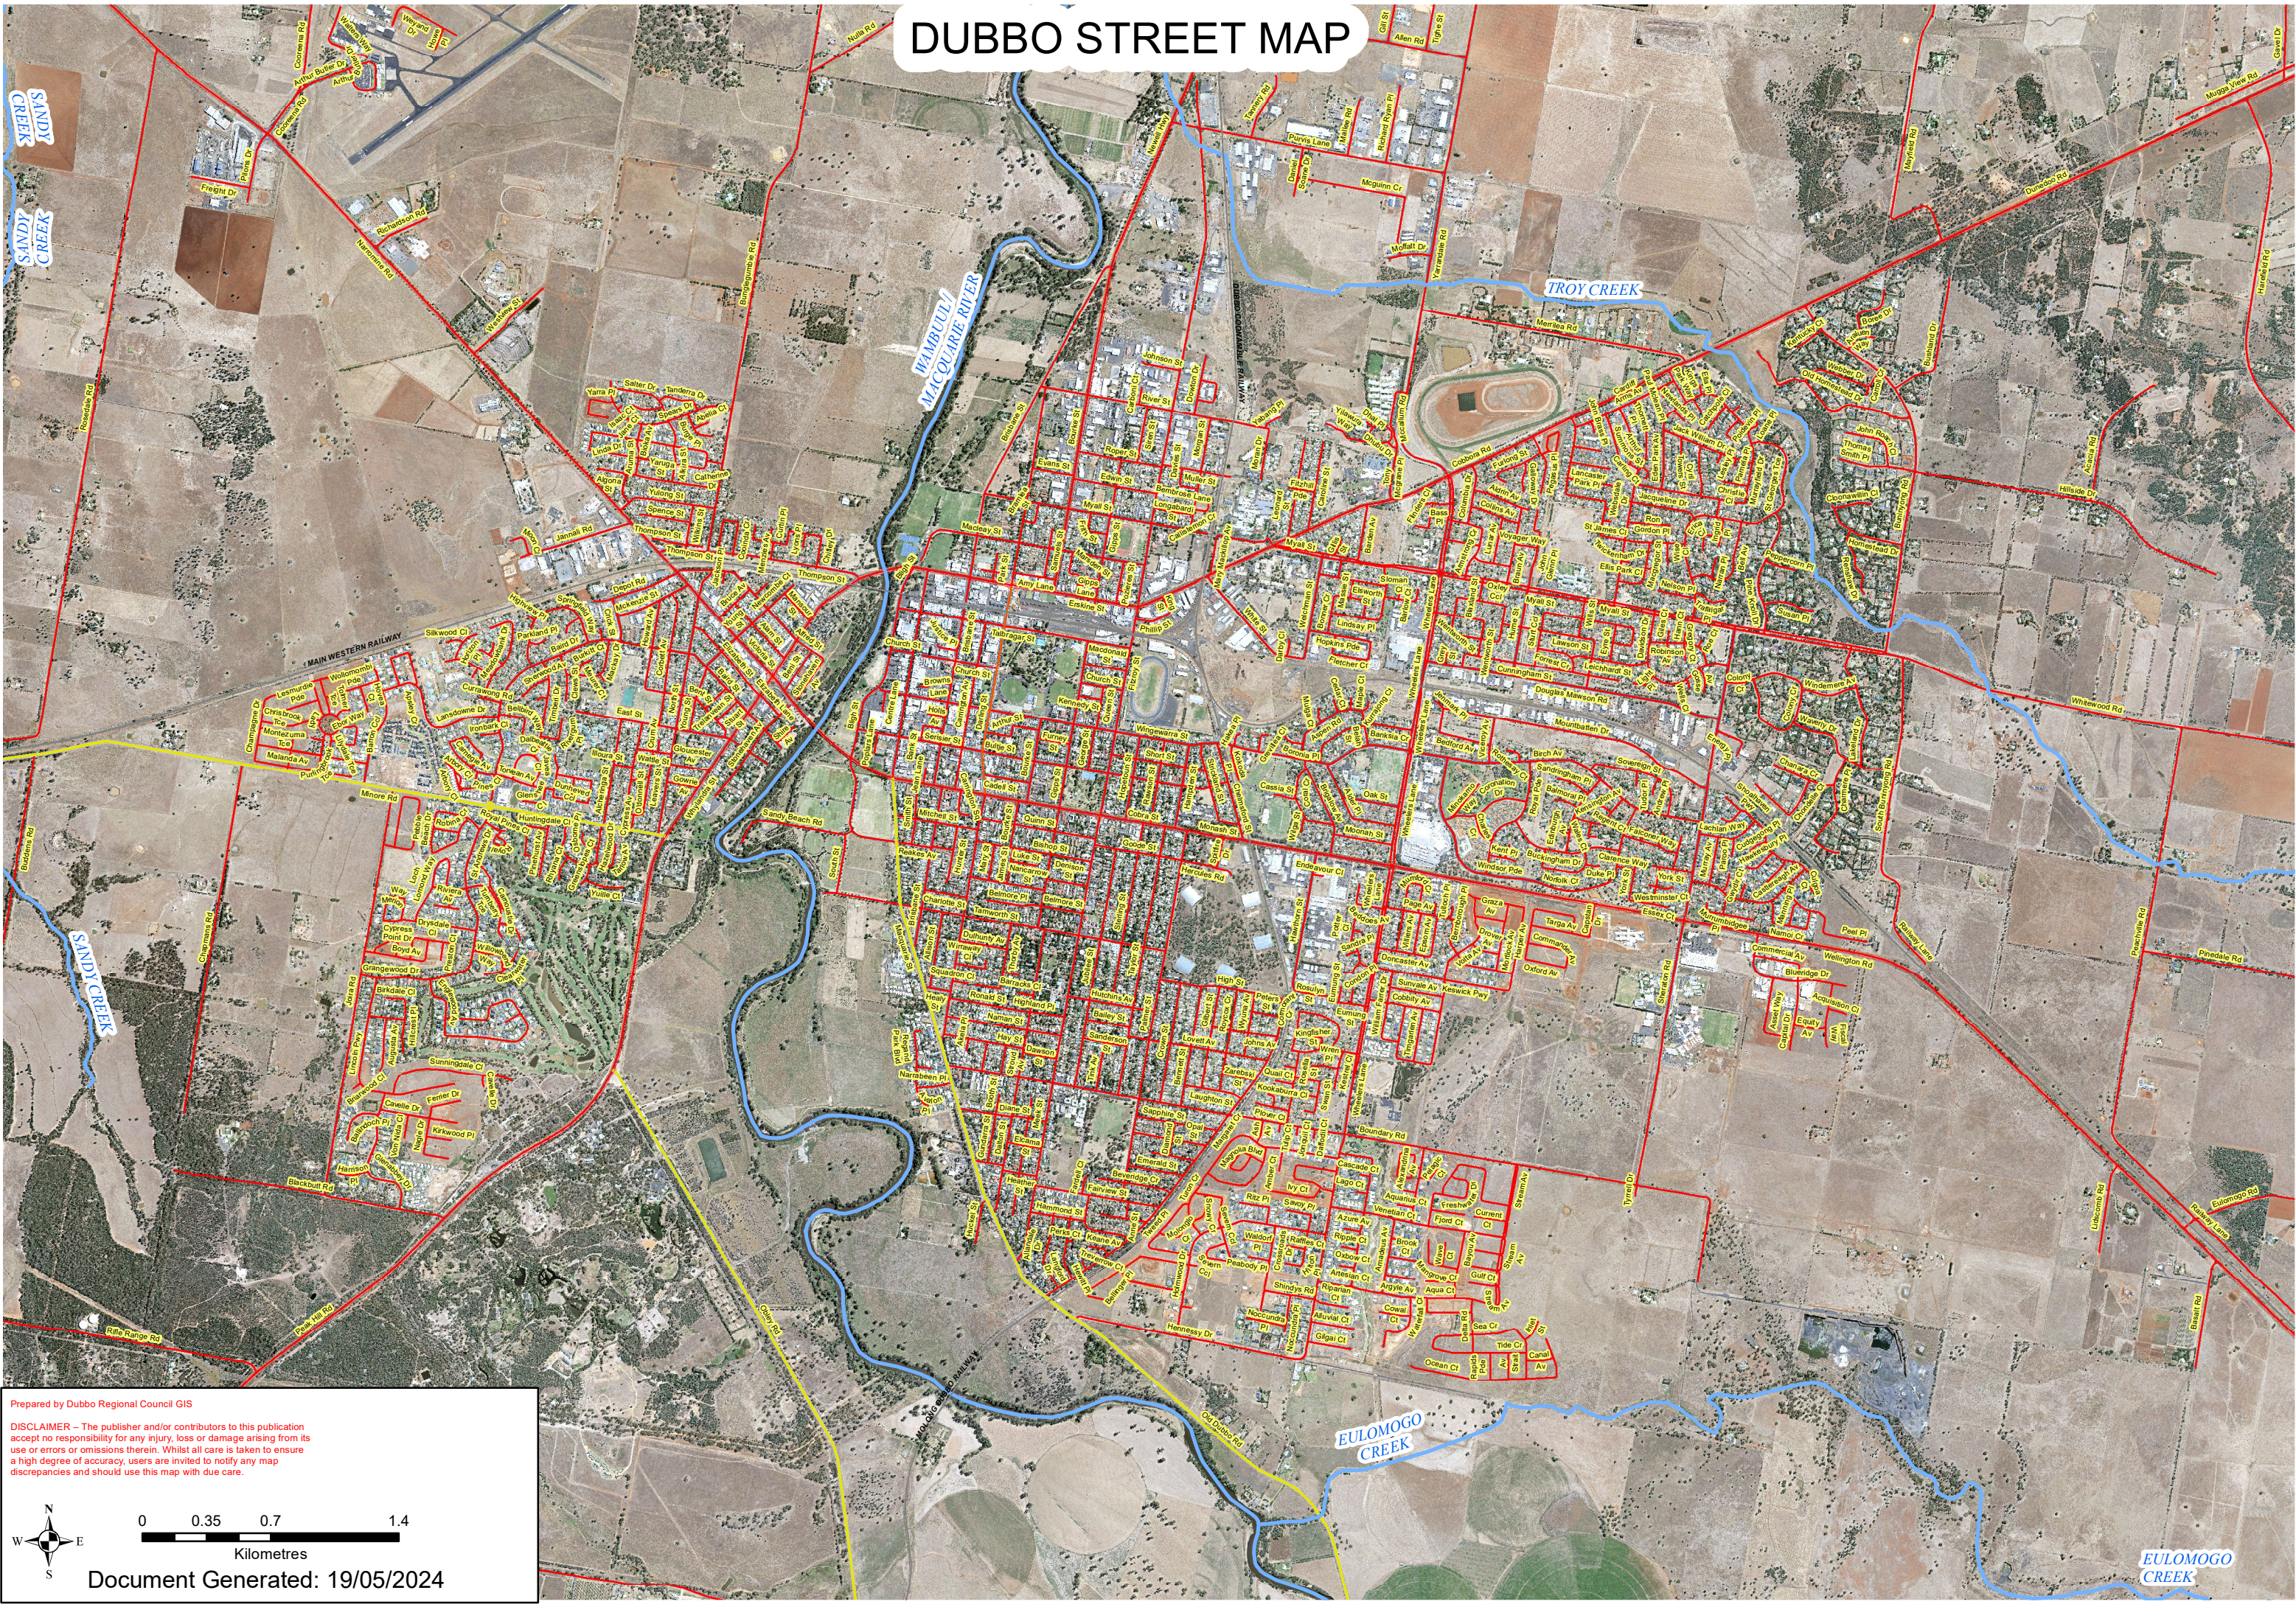

DUBBO STREET MAP

Prepared by Dubbo Regional Council GIS

DISCLAIMER – The publisher and/or contributors to this publication accept no responsibility for any injury, loss or damage arising from its use or errors or omissions therein. Whilst all care is taken to ensure a high degree of accuracy, users are invited to notify any map discrepancies and should use this map with due care.

0 0.35 0.7 1.4
Kilometres

Document Generated: 19/05/2024

EULOMOGO CREEK