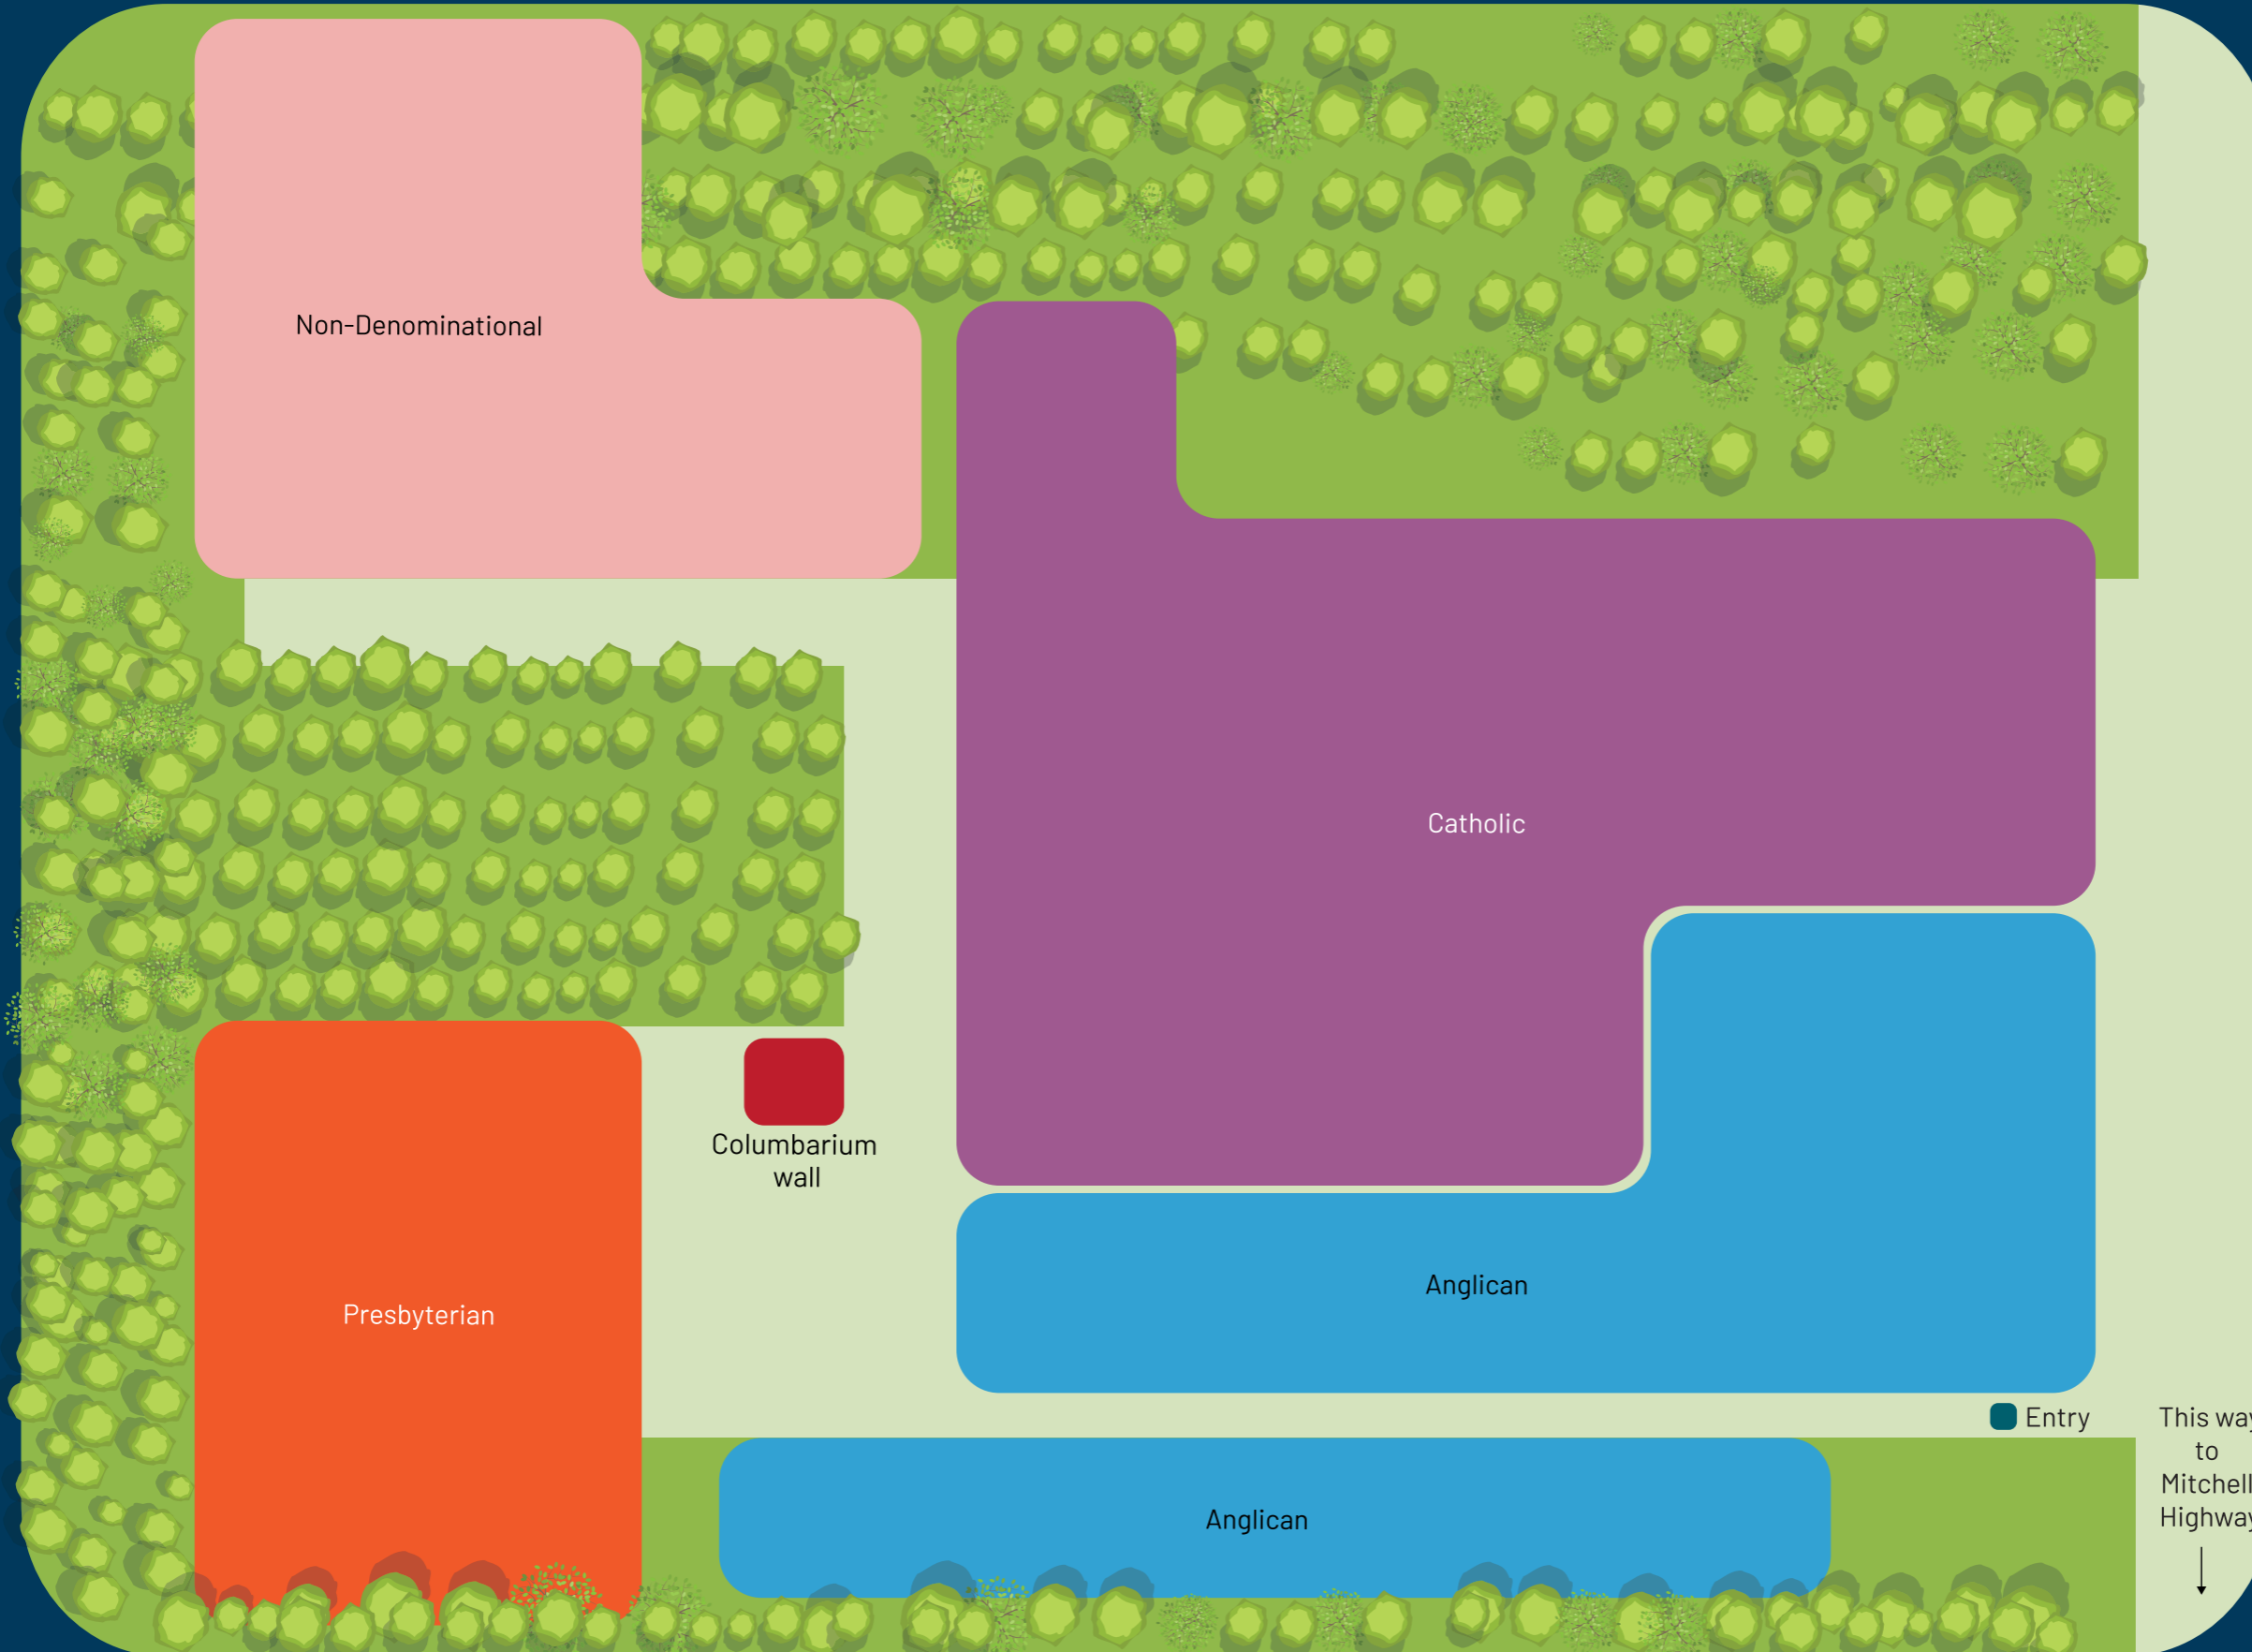

Geurie Cemetery

2043 Mitchell Highway, Geurie

Legend

- Entry
- Anglican
- Presbyterian
- Catholic
- Non-Denominational
- Columbarium wall

Opening Hours
Dubbo Regional Council's Cemeteries are open to the public from sunrise until sunset, all year round.