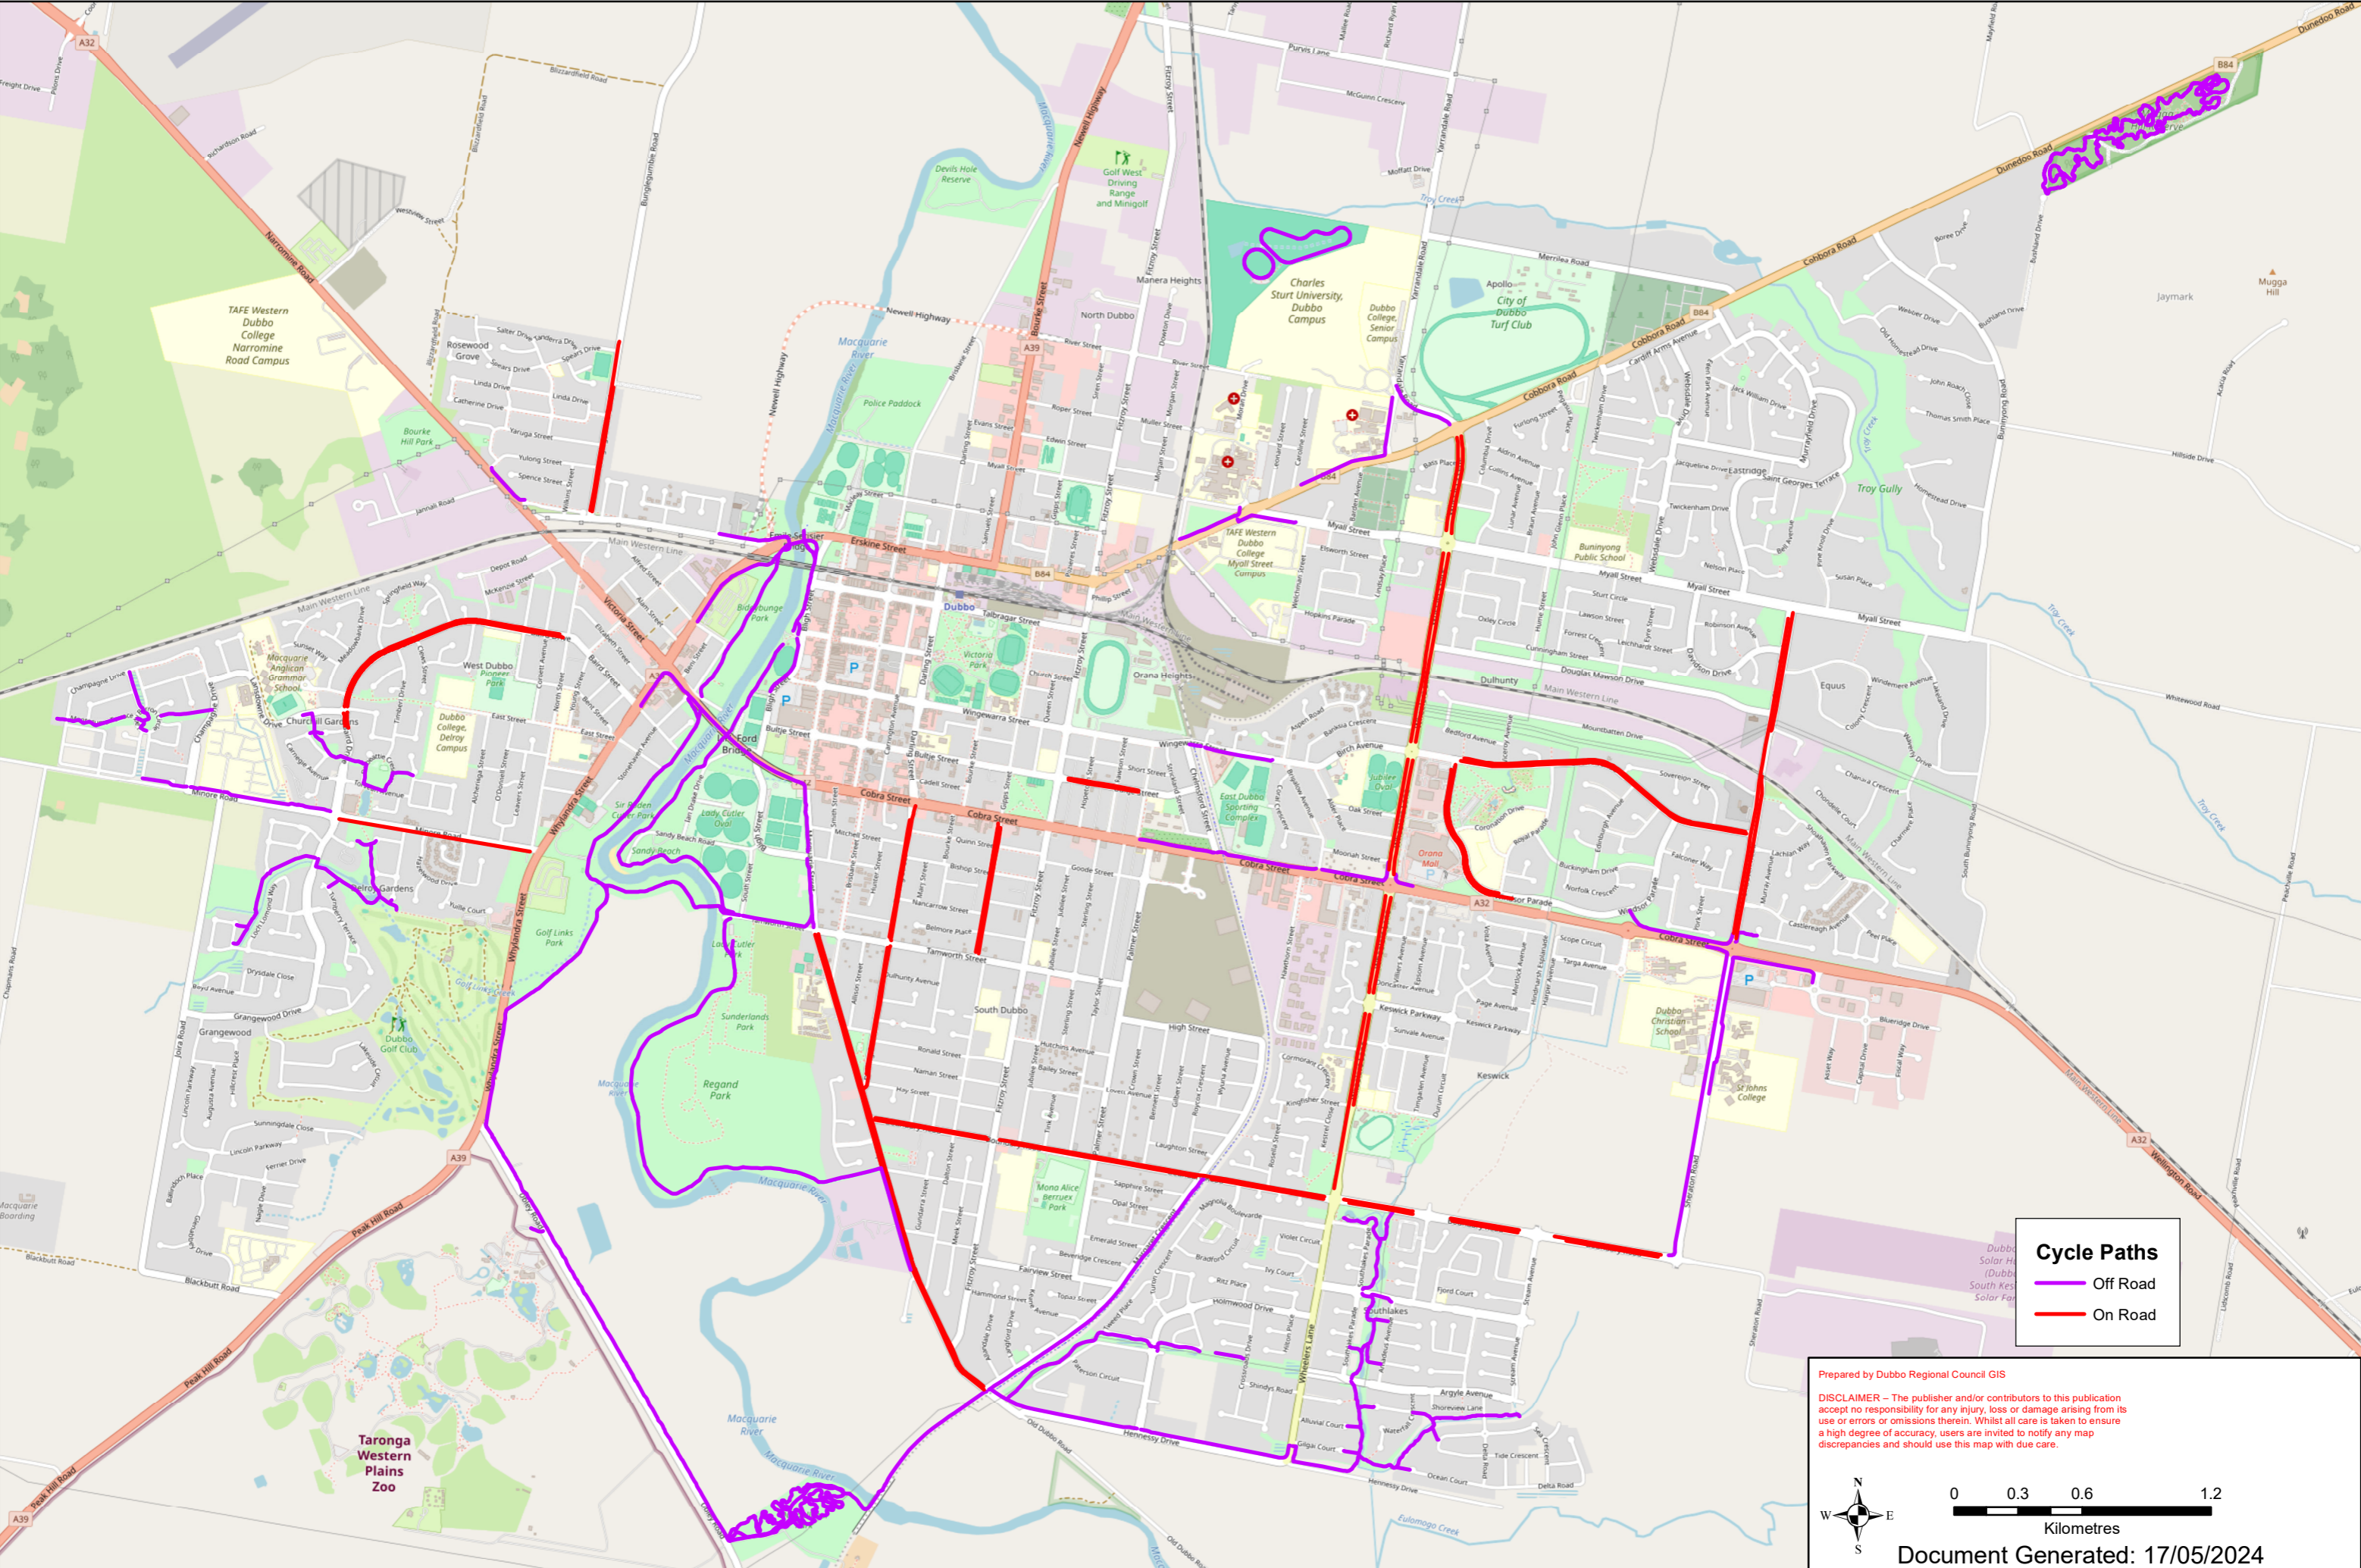

CYCLE PATHS OF DUBBO

Cycle Paths

- Off Road
- On Road

Prepared by Dubbo Regional Council GIS

DISCLAIMER – The publisher and/or contributors to this publication accept no responsibility for any injury, loss or damage arising from its use or errors or omissions therein. Whilst all care is taken to ensure a high degree of accuracy, users are invited to notify any map discrepancies and should use this map with due care.

0 0.3 0.6 1.2

Kilometres

Document Generated: 17/05/2024

© OpenStreetMap (and) contributors, CC-BY-SA