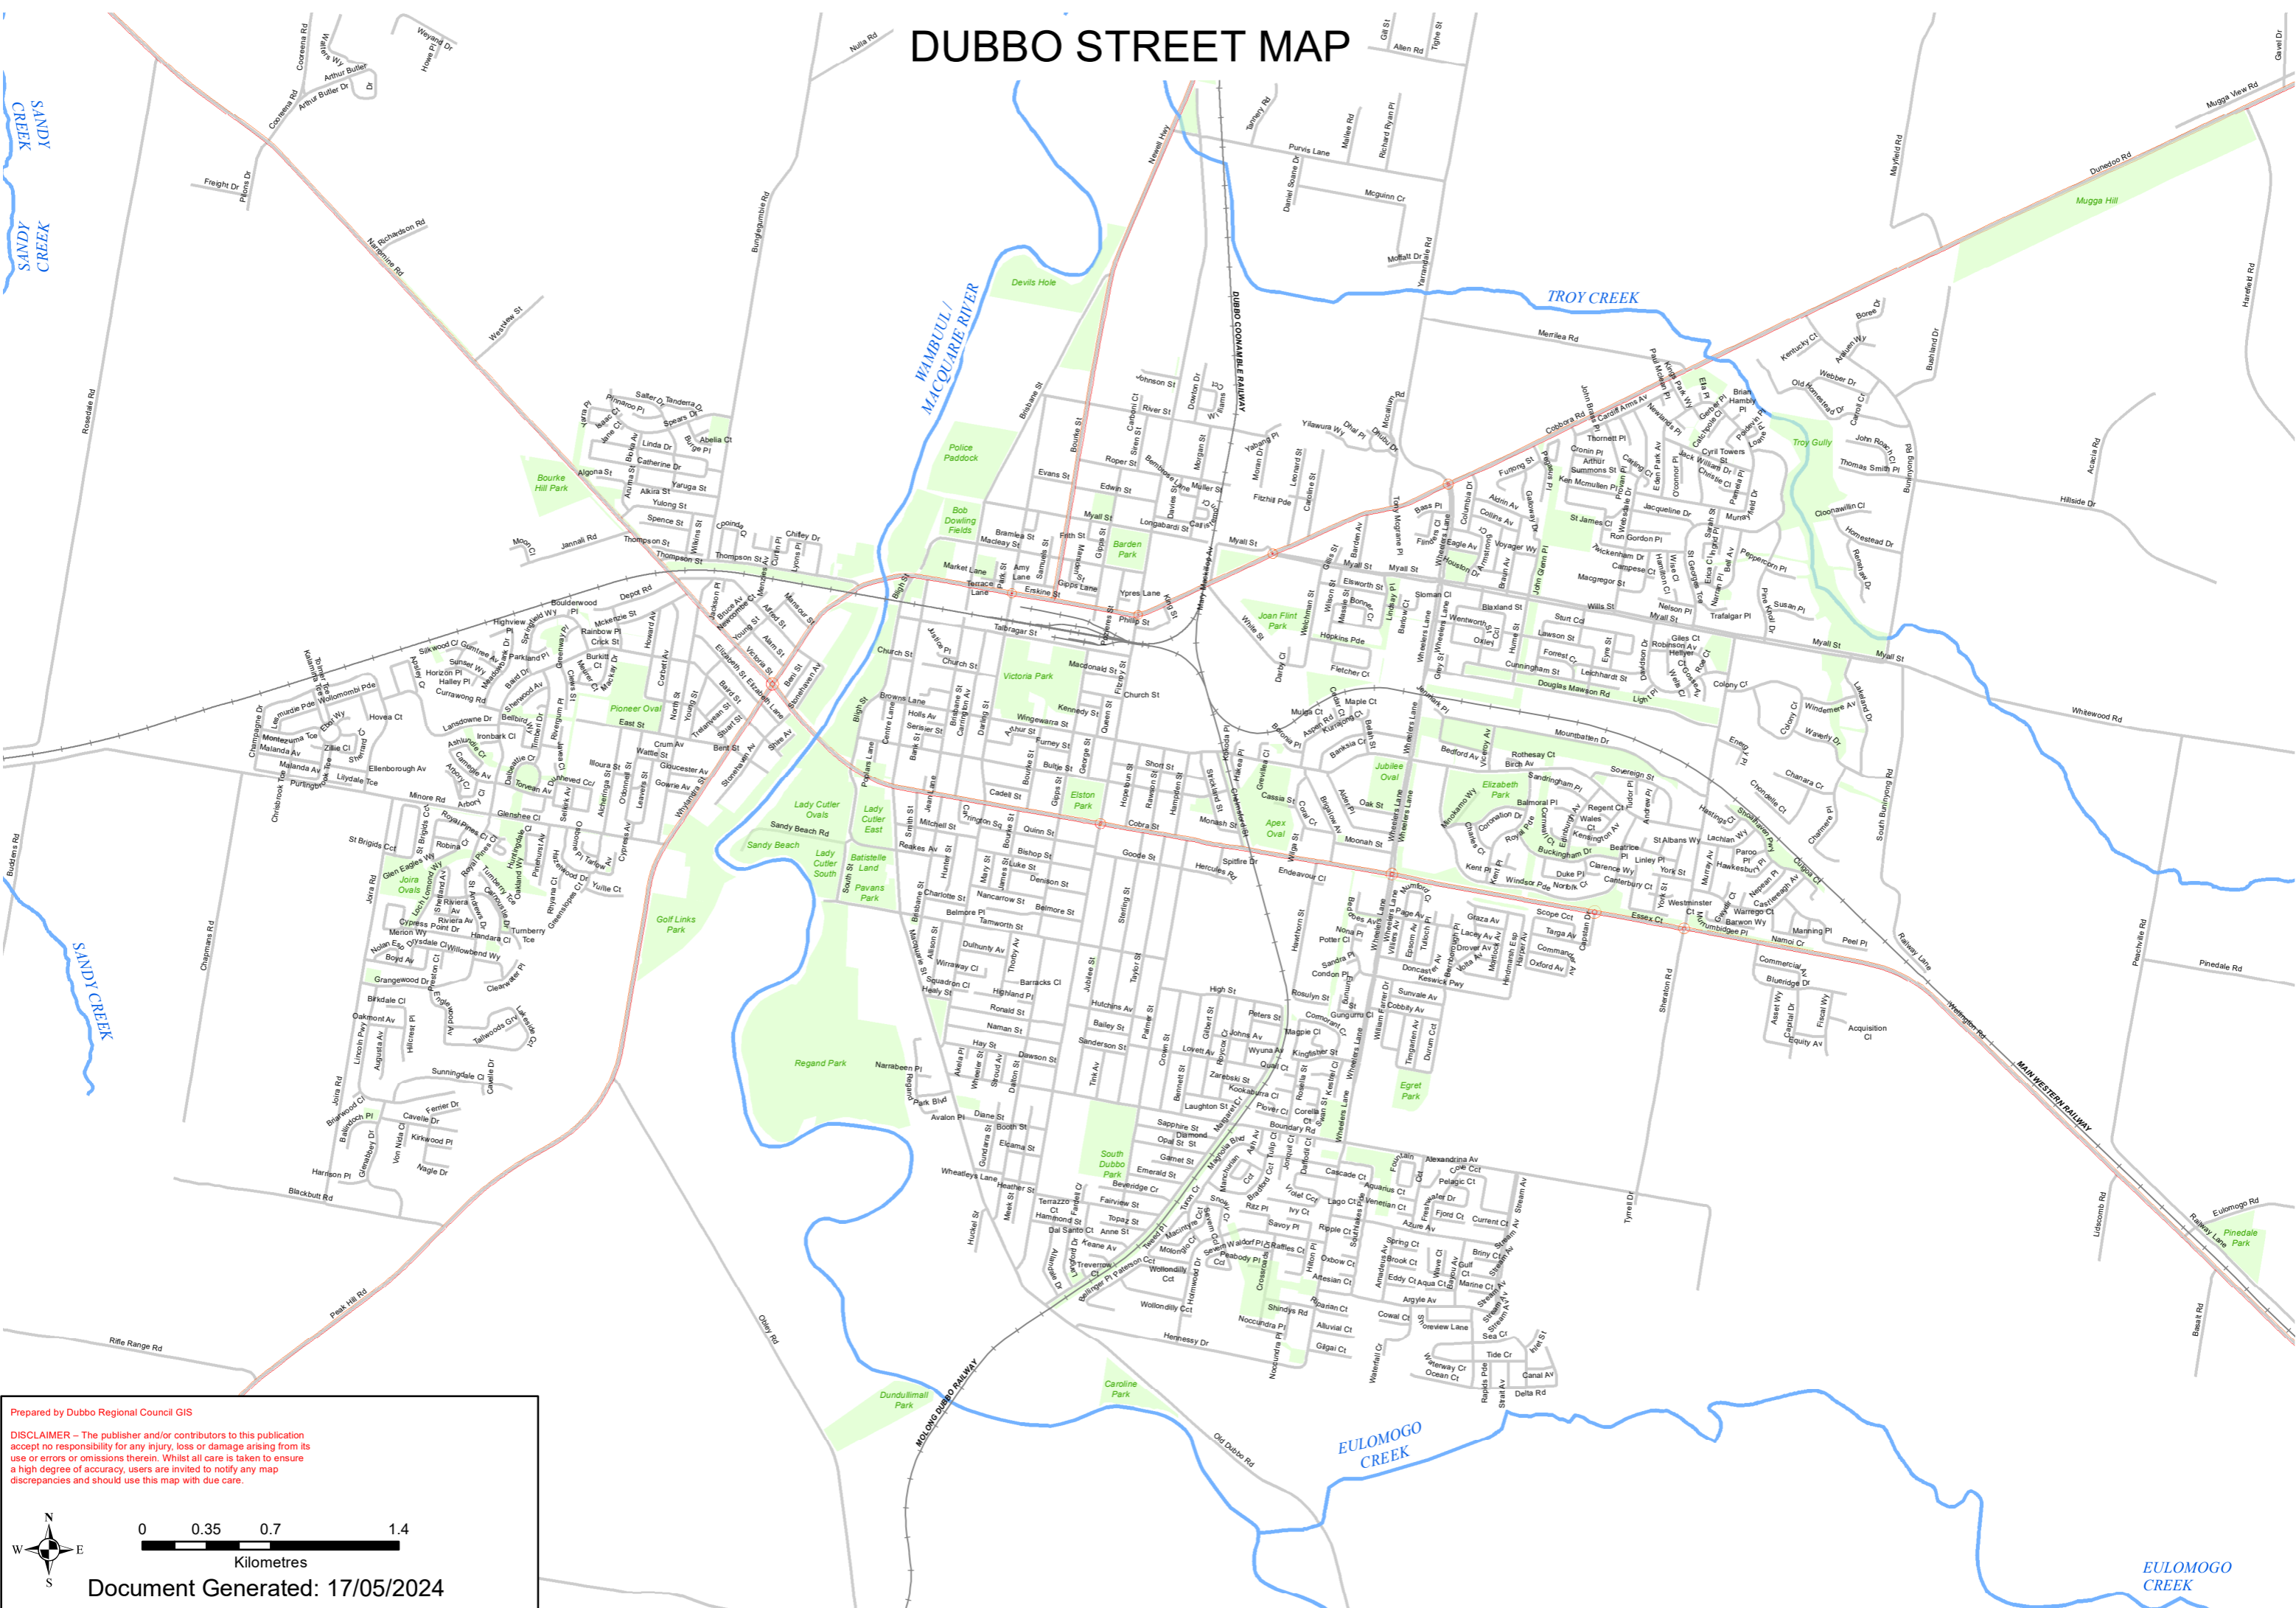

DUBBO STREET MAP

Prepared by Dubbo Regional Council GIS

DISCLAIMER – The publisher and/or contributors to this publication accept no responsibility for any injury, loss or damage arising from its use or errors or omissions therein. Whilst all care is taken to ensure a high degree of accuracy, users are invited to notify any map discrepancies and should use this map with due care.

Document Generated: 17/05/2024

EULOMOGO CREEK