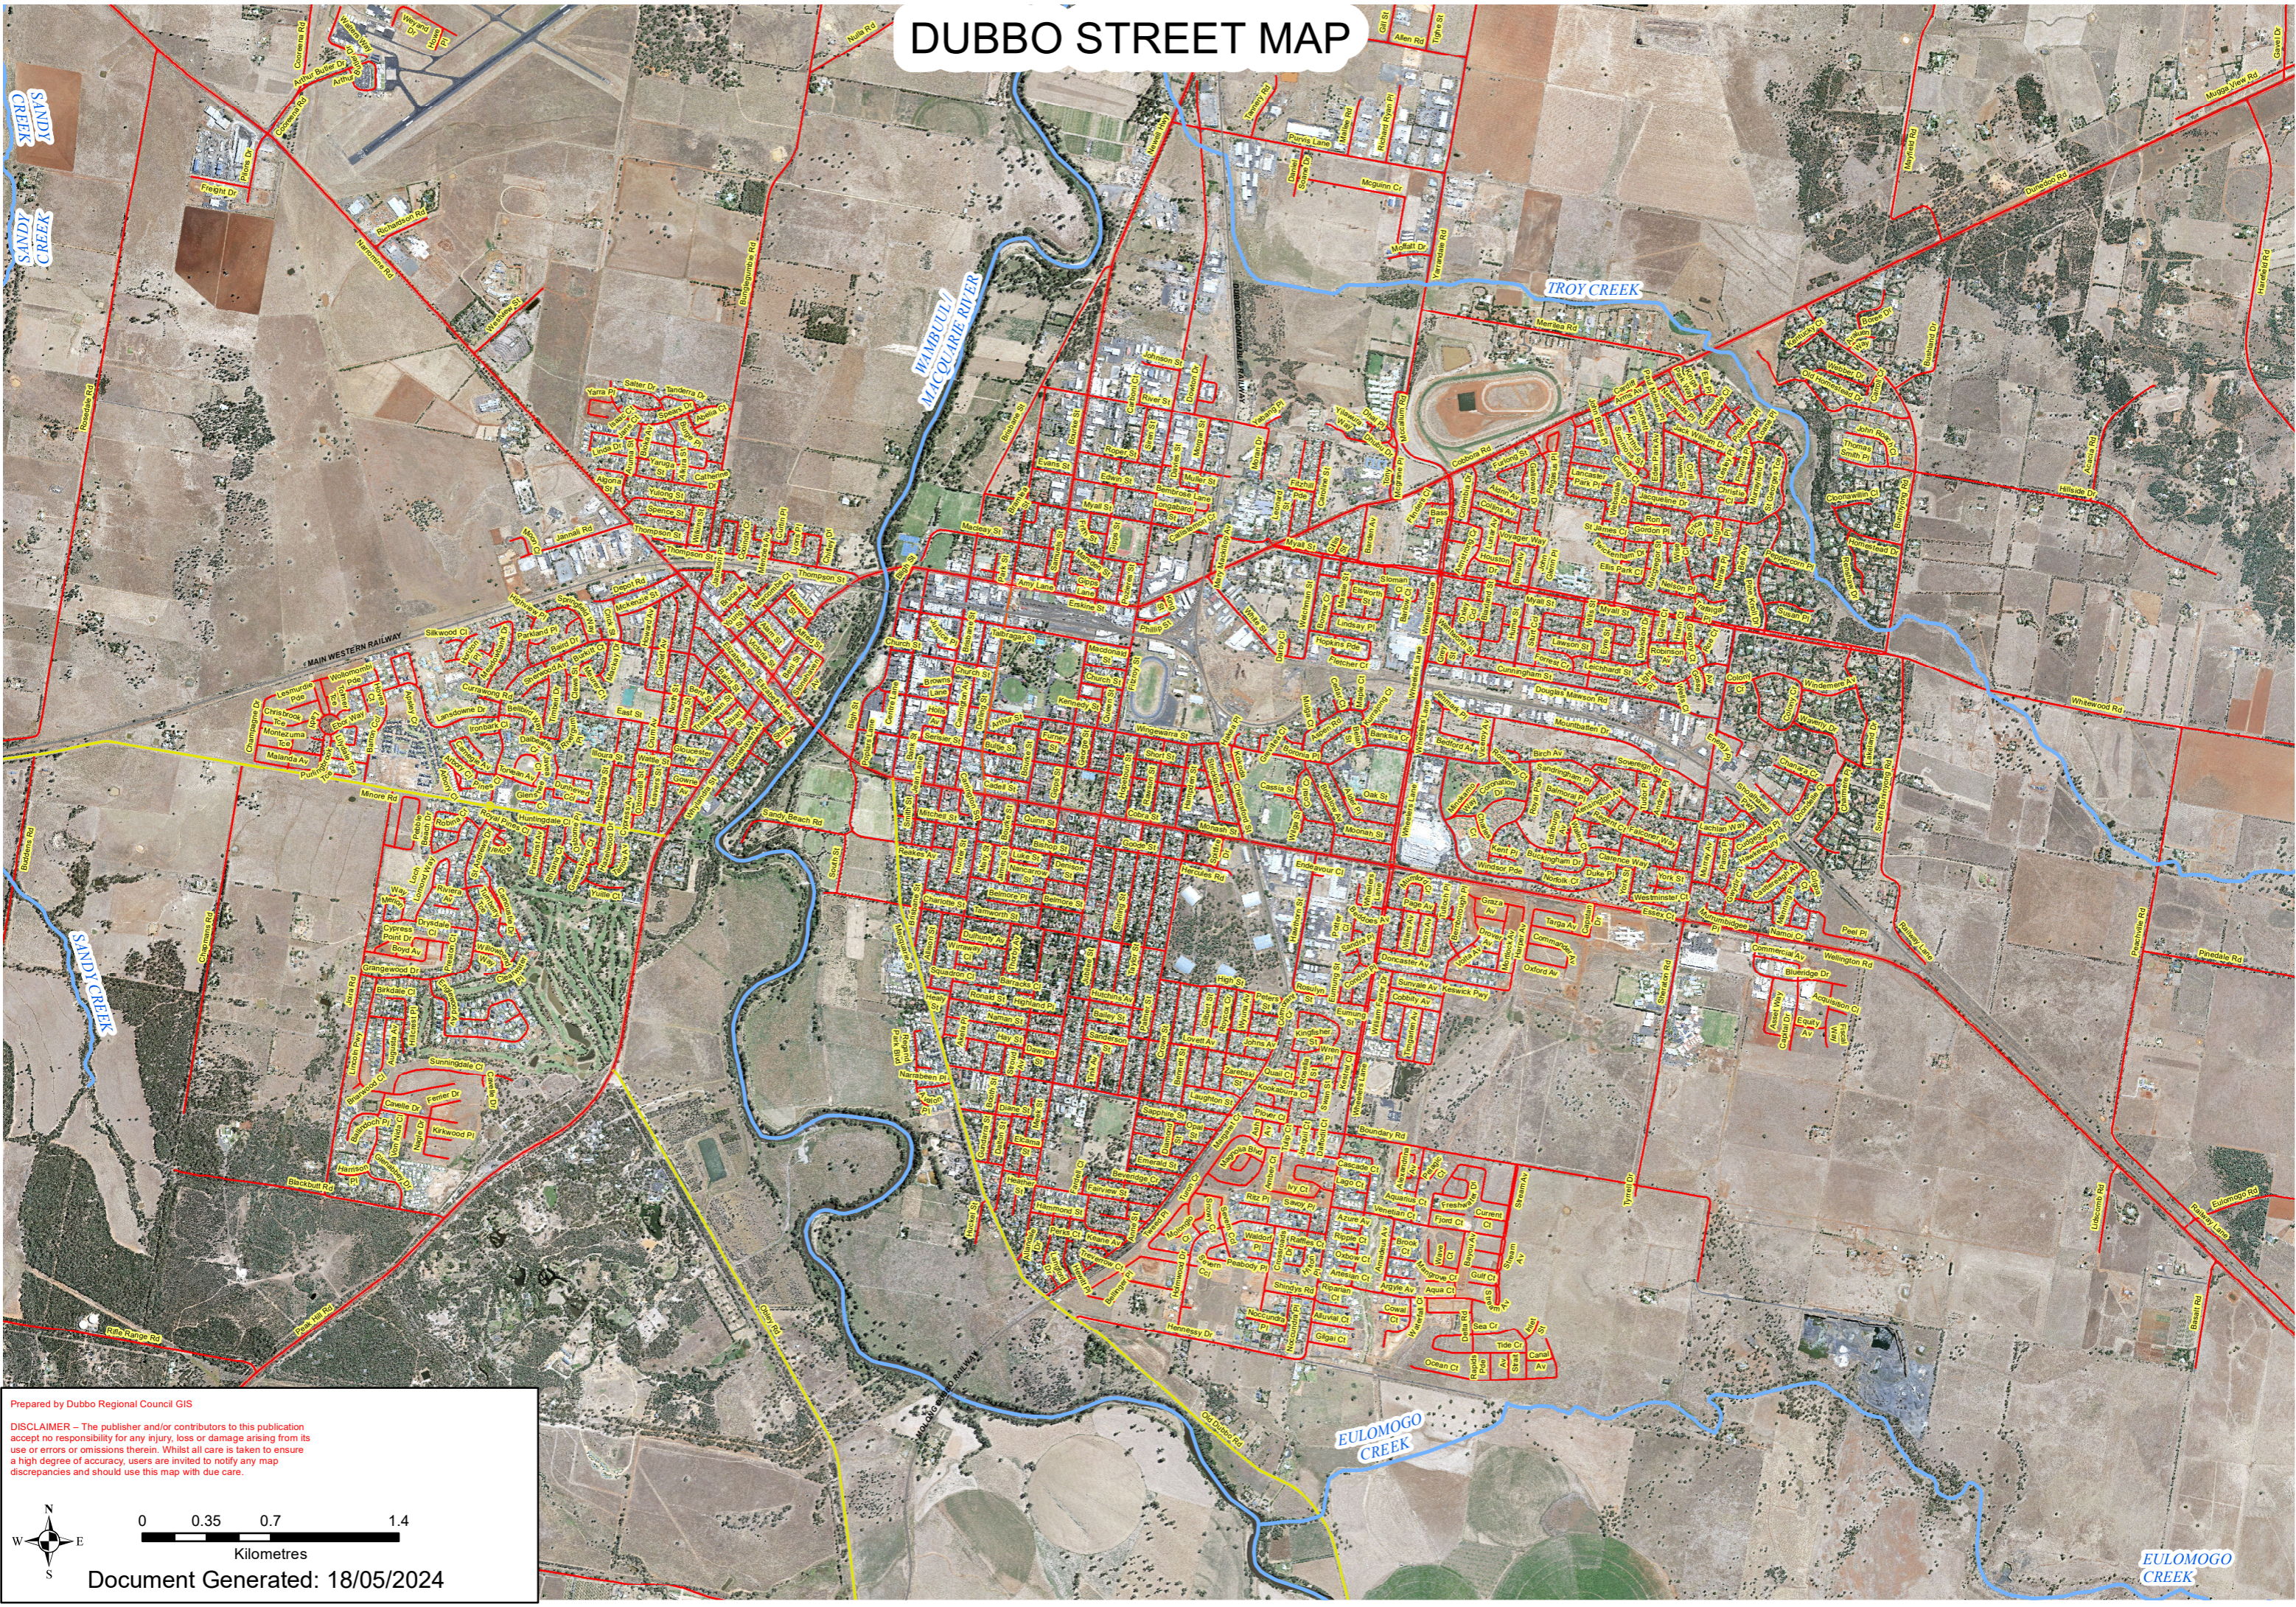

DUBBO STREET MAP

Prepared by Dubbo Regional Council GIS

DISCLAIMER – The publisher and/or contributors to this publication accept no responsibility for any injury, loss or damage arising from its use or errors or omissions therein. Whilst all care is taken to ensure a high degree of accuracy, users are invited to notify any map discrepancies and should use this map with due care.

0 0.35 0.7 1.4
Kilometres

Document Generated: 18/05/2024

EULOMOGO CREEK